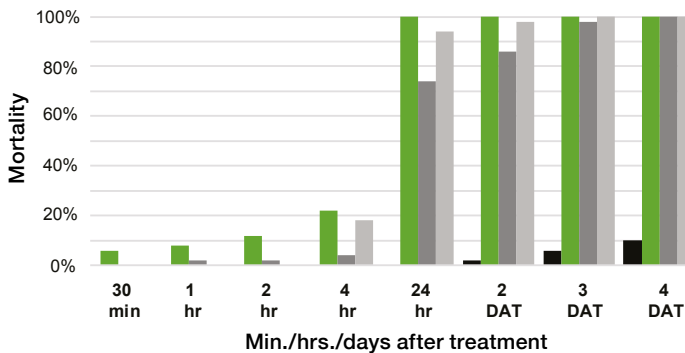

American Cockroaches | 0 days-aged | porous surface

4 hrs exposure time for crawling insects

■ Untreated ■ Ridesco WG ■ Suspend PolyZone

Testing completed by Snell Scientifics, LLC 4/2019-7/2019

Argentine Ants | 0 days-aged | non-porous surface

4 hrs exposure time for crawling insects

■ Untreated ■ Ridesco WG ■ Temprid FX ■ Onslaught FastCap

Enhance Your IPM Program

With two modes of action together in one product, Ridesco WG insecticide is a great option for insecticide resistance management (IRM). It is an ideal addition to an IPM/IRM program and fits well in a quarterly or bi-monthly product rotation.