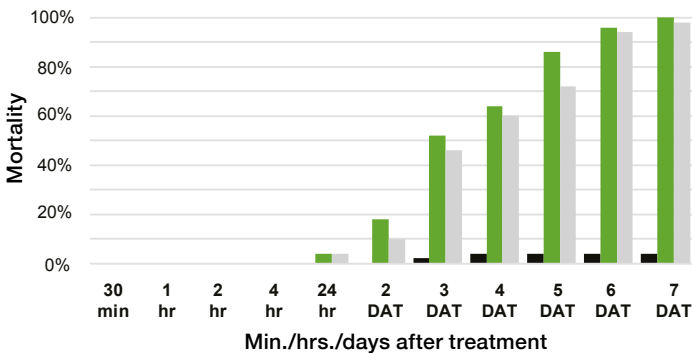

American Cockroaches | 0 days-aged | porous surface

4 hrs exposure time for crawling insects

■ Untreated ■ Ridesco WG ■ Suspend PolyZone

Testing completed by Snell Scientifics, LLC 4/2019-7/2019