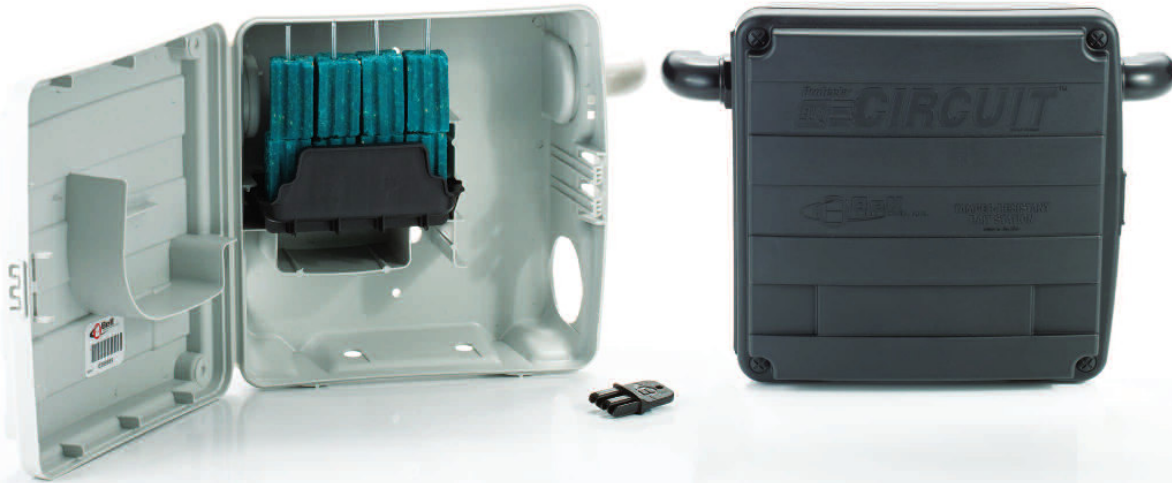

Protecta[®] EVO[®] CIRCUIT[®]

PATENT PENDING

THE ULTIMATE IN BAIT STATION DISCRETION

PRODUCT FEATURES:

- ▶ Built-in disguise includes connectors to make station simulate an electrical box; great for sensitive accounts
- ▶ Can be used horizontally or vertically
- ▶ Single locking mechanism for quick servicing
- ▶ Removable tray for easy cleaning
- ▶ Locking bait rods won't fall out during cleaning
- ▶ Dog & child tamper-resistant
- ▶ Can hold:

Vertically: 8 – 1 oz. bait BLOX on 4 vertical rods

Horizontally: 4 – 1 oz. bait BLOX on 4 rods

- or -

T-Rex™ rat trap or Mini-Rex™ mouse trap

PRODUCT	CODE	DIMENSIONS (in)	CASE QTY
Protecta Evo Circuit Black	EC5200	9 x 9 1/2 x 4	6 Stations
Protecta Evo Circuit Gray	EC8806	9 x 9 1/2 x 4	6 Stations