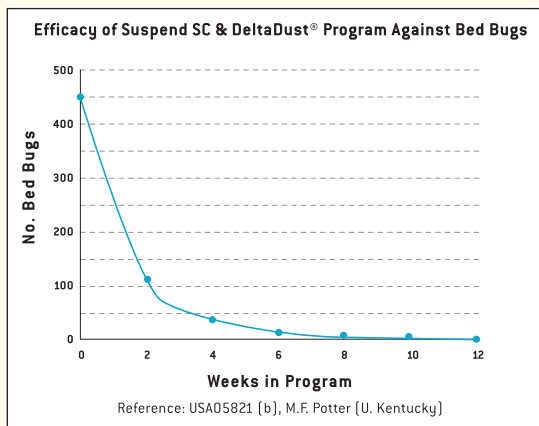

*Goodnight. Sleep tight.
Don't uh, well, just goodnight.*

**Now you won't leave any
unwelcome guests behind.**

Suspend[®] SC
with DeltaGard

Bayer Environmental Science

Broad-spectrum control

- Broad-spectrum control of more than 50 nuisance pests
 - ❑ Bed bugs, spiders, mosquitoes, ticks, cockroaches, ants, fleas, lice, yellowjackets, wasps, scorpions, flour beetles, grain borers
- Its flexible label means it can go places many competitors can't
 - ❑ Indoor/outdoor residential areas, industrial and institutional locations, food processing plants, cafeterias, foliage, woodland edge, mulch and leaf litter
- Works at low and high concentrations
 - ❑ Range as low as 0.0015% and as high as 0.06%

#1 against bed bugs

- Suspend[®]SC is the only product to provide over 95% control of bed bugs in independent university field research.
- Goes places others can't. Labeled for use on mattresses, upholstery, furniture, box springs and carpets. These are the areas where bed bugs pose the biggest problem.