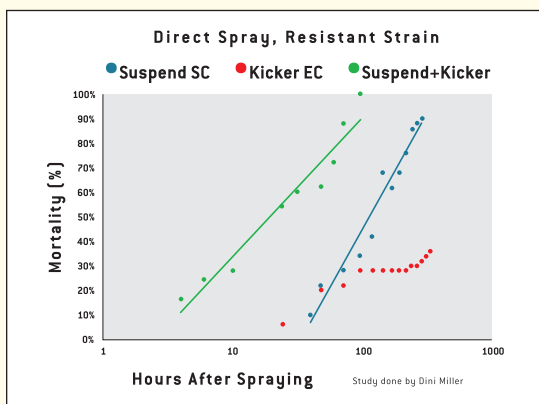

*Goodnight. Sleep tight.
Don't uh, well, just goodnight.*

**Now you won't leave any
unwelcome guests behind.**

Suspend[®] SC
with DeltaGard

Bayer Environmental Science

Broad-spectrum control

- Broad-spectrum control of more than 50 nuisance pests
 - ❑ Bed bugs, spiders, mosquitoes, ticks, cockroaches, ants, fleas, lice, yellowjackets, wasps, scorpions, flour beetles, grain borers
- Its flexible label means it can go places many competitors can't
 - ❑ Indoor/outdoor residential areas, industrial and institutional locations, food processing plants, cafeterias, foliage, woodland edge, mulch and leaf litter
- Works at low and high concentrations
 - ❑ Range as low as 0.0015% and as high as 0.06%

#1 against bed bugs

- Suspend[®]SC is the only product to provide over 95% control of bed bugs in independent university field research.
- Goes places others can't. Labeled for use on mattresses, upholstery, furniture, box springs and carpets. These are the areas where bed bugs pose the biggest problem.

Resistant bed bugs?

- A tank mix of Suspend SC + Kicker[®] provides the fastest mortality of a resistant strain of bed bugs
 - ❑ Just one more solution PMPs can use to kill bed bugs and provide a more comfortable environment for their customers
- No need to worry – Suspend SC tank mixed with Kicker will get the job done
 - ❑ Kicker is an excellent synergist that helps provide a fast knockdown and control of insects
 - ❑ It's also registered for use indoors and outdoors
- Apply on upholstery, furniture, rugs and carpets