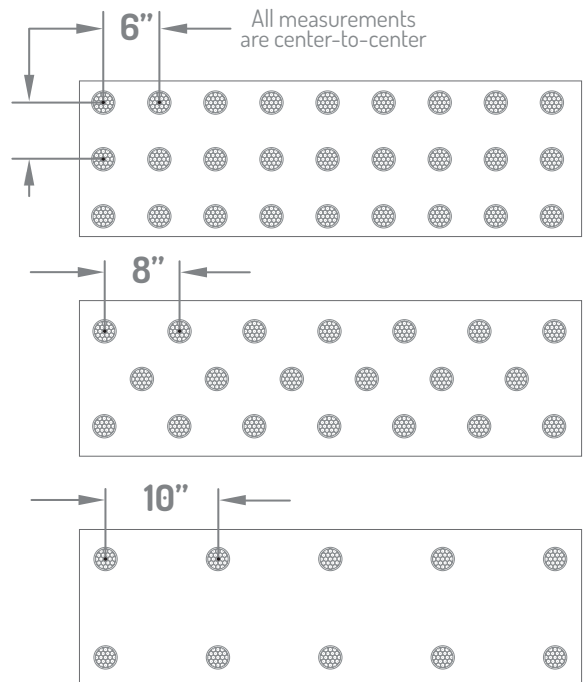

OPTICAL GEL

MAXIMUM SPACING & LAYOUT GUIDELINE

Call for additional trade assistance · 800 503 5444
Or email us a quick install question · customer@birdbarrier.com