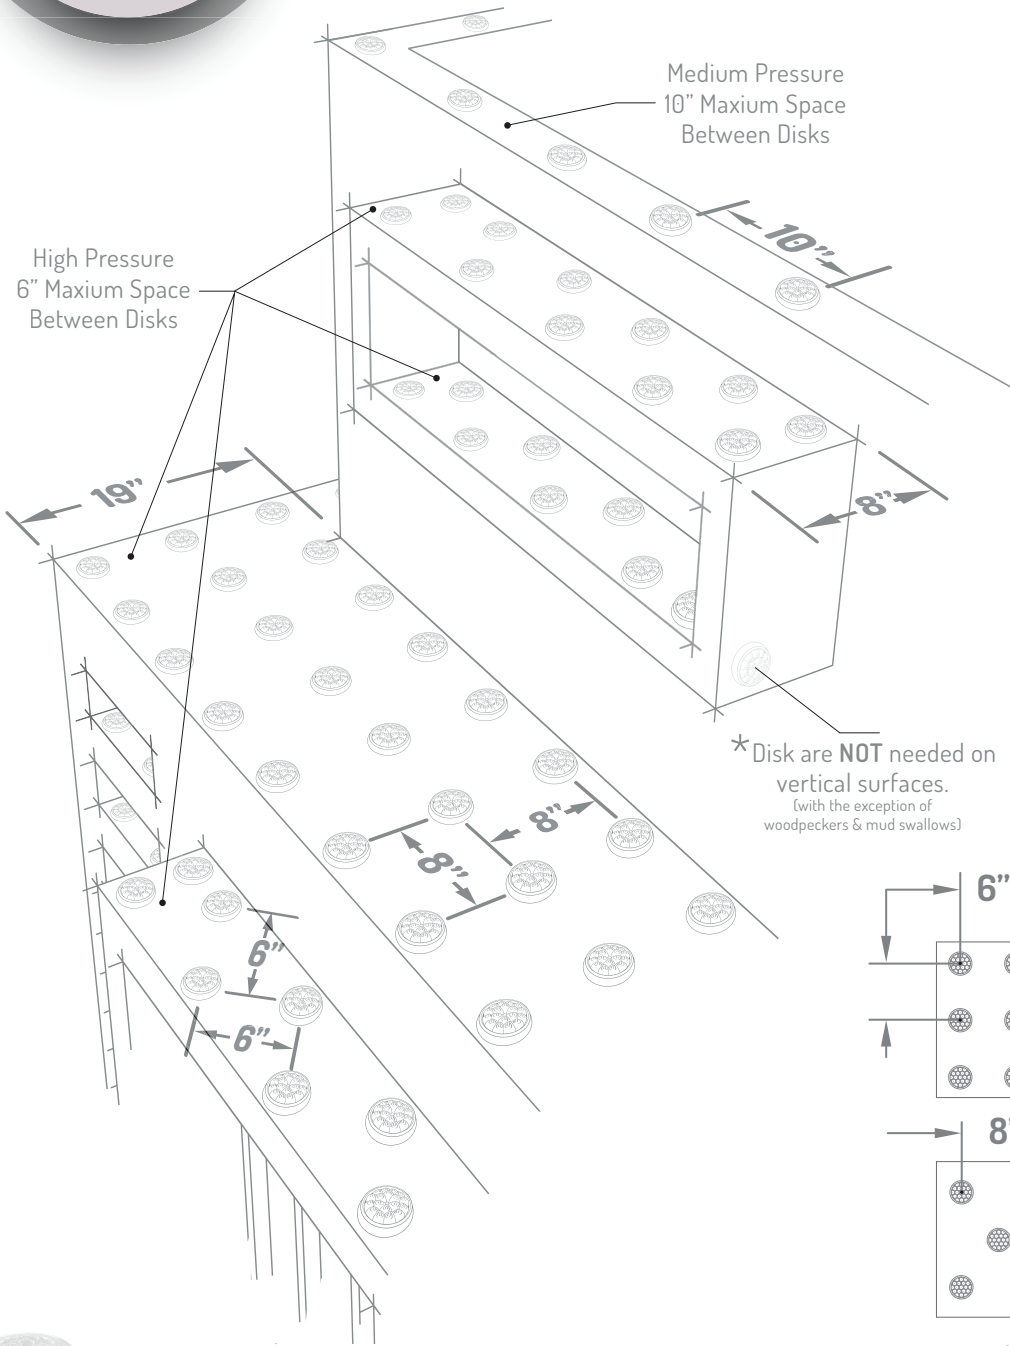

OPTICAL GEL

MAXIMUM SPACING & LAYOUT GUIDELINE

Call for additional trade assistance · 800 503 5444
Or email us a quick install question · customer@birdbarrier.com