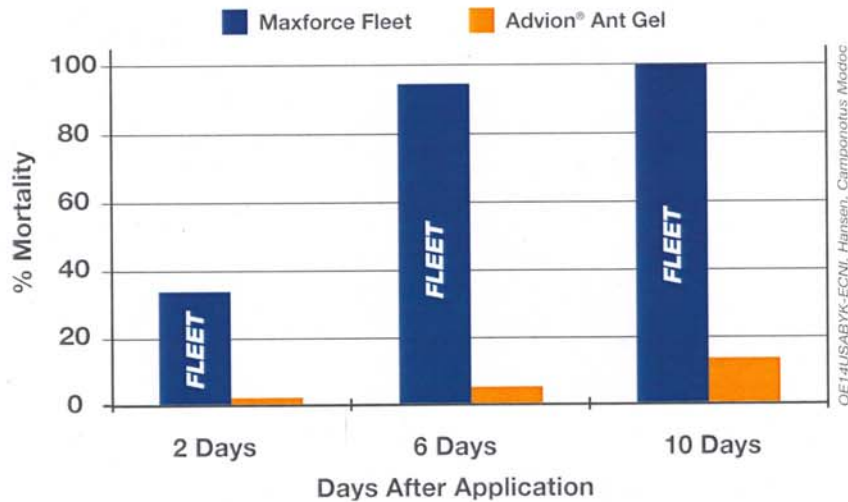

NEW MAXFORCE® FLEET™ GIVES YOU FAST, EFFECTIVE ANT CONTROL, INDOORS AND OUT.

Get the powerful ant control you've come to expect outdoors in a formulation for indoor use. Introducing Maxforce Fleet, the fipronil-based ant gel that works inside and out. The new, thicker formula stands up where you need it.

- Contains fipronil, the active ingredient of choice for fast, effective ant control
- Long-lasting, fast-acting
- Moist, carbohydrate-rich gel
- Formulated for ant trophallaxis, which allows foraging ants to return to the colony and feed the bait to larvae and the queen(s) so entire colony is killed

NEW, THICKER FORMULATION

The new, thicker consistency of Maxforce Fleet enables it to stay where it's applied – even on vertical applications.

OUTSTANDING PERFORMANCE ON CARPENTER ANTS

EFFECTIVE ON DIFFICULT-TO-CONTROL ANT SPECIES

Maxforce Fleet offers broad-spectrum ant control, including notoriously difficult-to-control species.