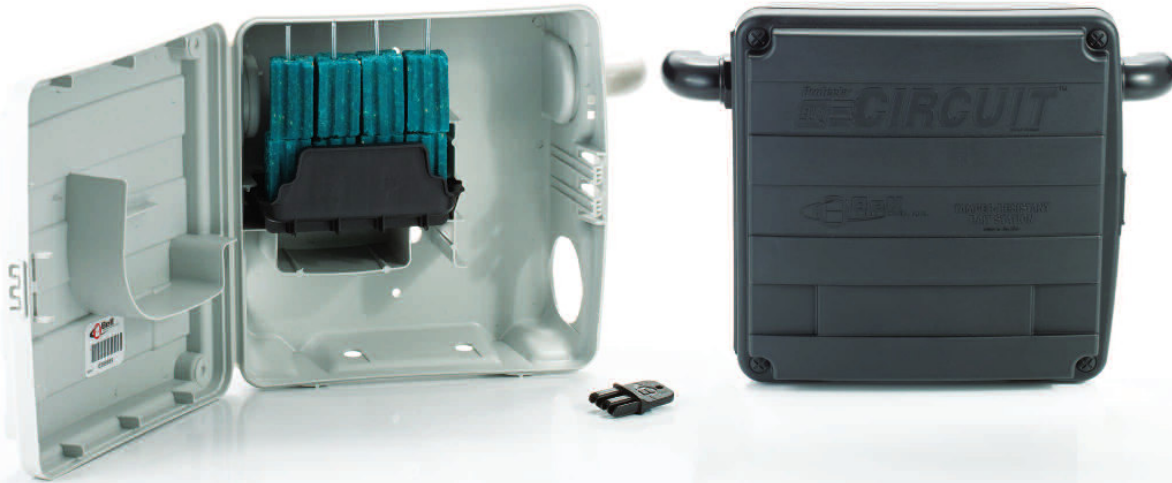

# Protecta® EVO CIRCUIT®

PATENT PENDING

## THE ULTIMATE IN BAIT STATION DISCRETION

### PRODUCT FEATURES:

- ▶ Built-in disguise includes connectors to make station simulate an electrical box; great for sensitive accounts
- ▶ Can be used horizontally or vertically
- ▶ Single locking mechanism for quick servicing
- ▶ Removable tray for easy cleaning
- ▶ Locking bait rods won't fall out during cleaning
- ▶ Dog & child tamper-resistant
- ▶ Can hold:

Vertically: 8 – 1 oz. bait BLOX on 4 vertical rods

Horizontally: 4 – 1 oz. bait BLOX on 4 rods

- or -

T-Rex™ rat trap or Mini-Rex™ mouse trap

PRODUCT	CODE	DIMENSIONS (in)	CASE QTY
▶ Protecta Evo Circuit Black	EC5200	9 x 9 1/2 x 4	6 Stations
Protecta Evo Circuit Gray	EC8806	9 x 9 1/2 x 4	6 Stations