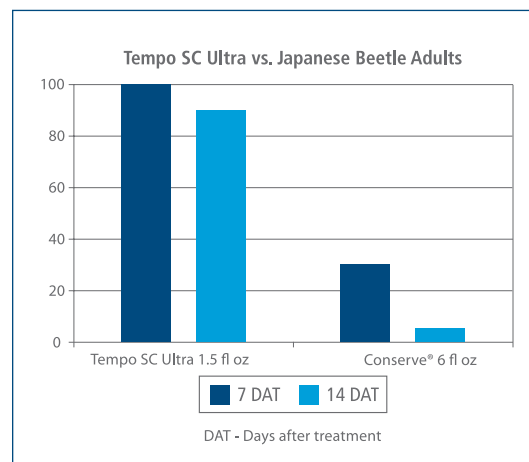

THE SCIENCE OF YOUR PROFESSION.

Every ounce of Tempo Ultra is Backed by Bayer, and all the science and support you need to get the job done right. That's what you should expect from an industry leader.

Our staff is your staff.

No one invests as much in product development as Bayer. Our scientists' expertise in chemistry and formulation technology is unrivalled around the world. Our field sales and technical representatives are always ready to help you. You'll find them, along with additional information, 24 hours a day, 7 days a week at BackedbyBayer.com.

Product support year round.

We'll help you diagnose problems, troubleshoot issues, and get every product benefit you expect—and even some you don't. We also offer interactive training throughout the year, to help grow your business and your success.

Complete satisfaction guarantee.

Bayer guarantees your satisfaction, after all, your success is our success.

Any time, any question: [1-800-331-2867](tel:1-800-331-2867) / BackedbyBayer.com.